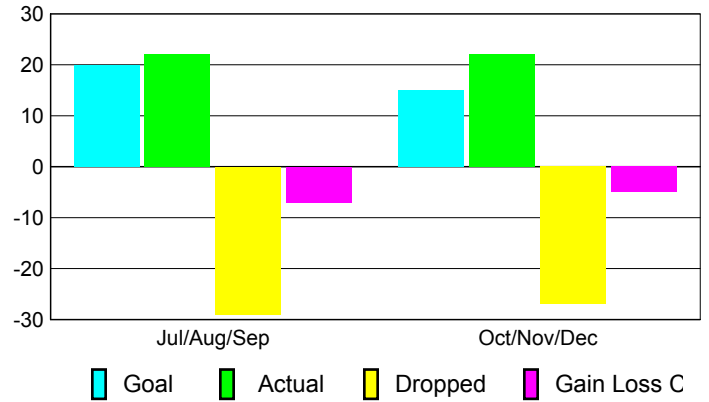

Membership Results 2010-2011

Goal, New, Dropped, Gain/Loss