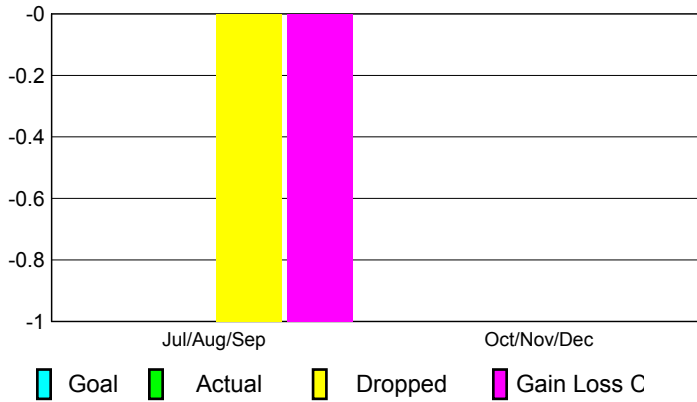

2010-2011 GMT Reports for District (or Undistricted) **District J 3**

GMT: **Mr. Pedro Mario Marrello**

Location: **URUGUAY**

GMT CA: **3**

CLUBS

Club Results
2010-2011

Clubs
2009-2010

Month	New Club Goal	Actual New Clubs	Actual Dropped Clubs	Gain/Loss of Clubs	Gain/Loss of Clubs
Jul/Aug/Sep	0	0	-1	-1	0
Oct/Nov/Dec	0	0	0	0	1
Totals	0	0	-1	-1	1

Club Results 2010-2011

Goal, New, Dropped, Gain/Loss

Comparison of Club Gain/Loss

Current Year Compared to the Previous Year

YTD Status Quo Clubs 2010-2011

Status Quo Clubs Compared to Status Quo Members

MEMBERSHIP