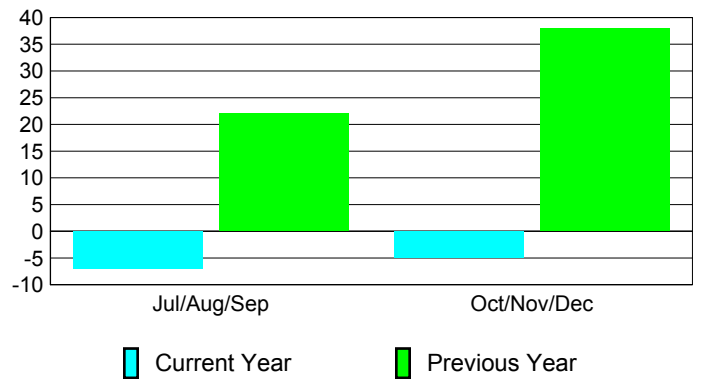

Comparison of Membership Gain/Loss

Current Year Compared to the Previous Year